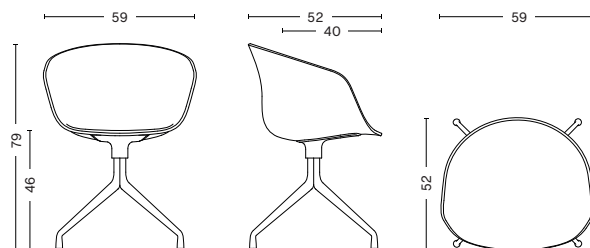

## CONSTRUCTION

4 single legs connected around a cast conical center, reinforced with metal brackets for additional strength. With swivel function made from durable POM (Polyoxymethylen).

## DIMENSIONS

- / WIDTH 59 cm / 23.23"
- / DEPTH 52 cm / 20.47"
- / HEIGHT 79 cm / 31.1"
- / SEAT HEIGHT 46 cm / 18.11"
- / SEAT WIDTH 40 cm / 15.75"